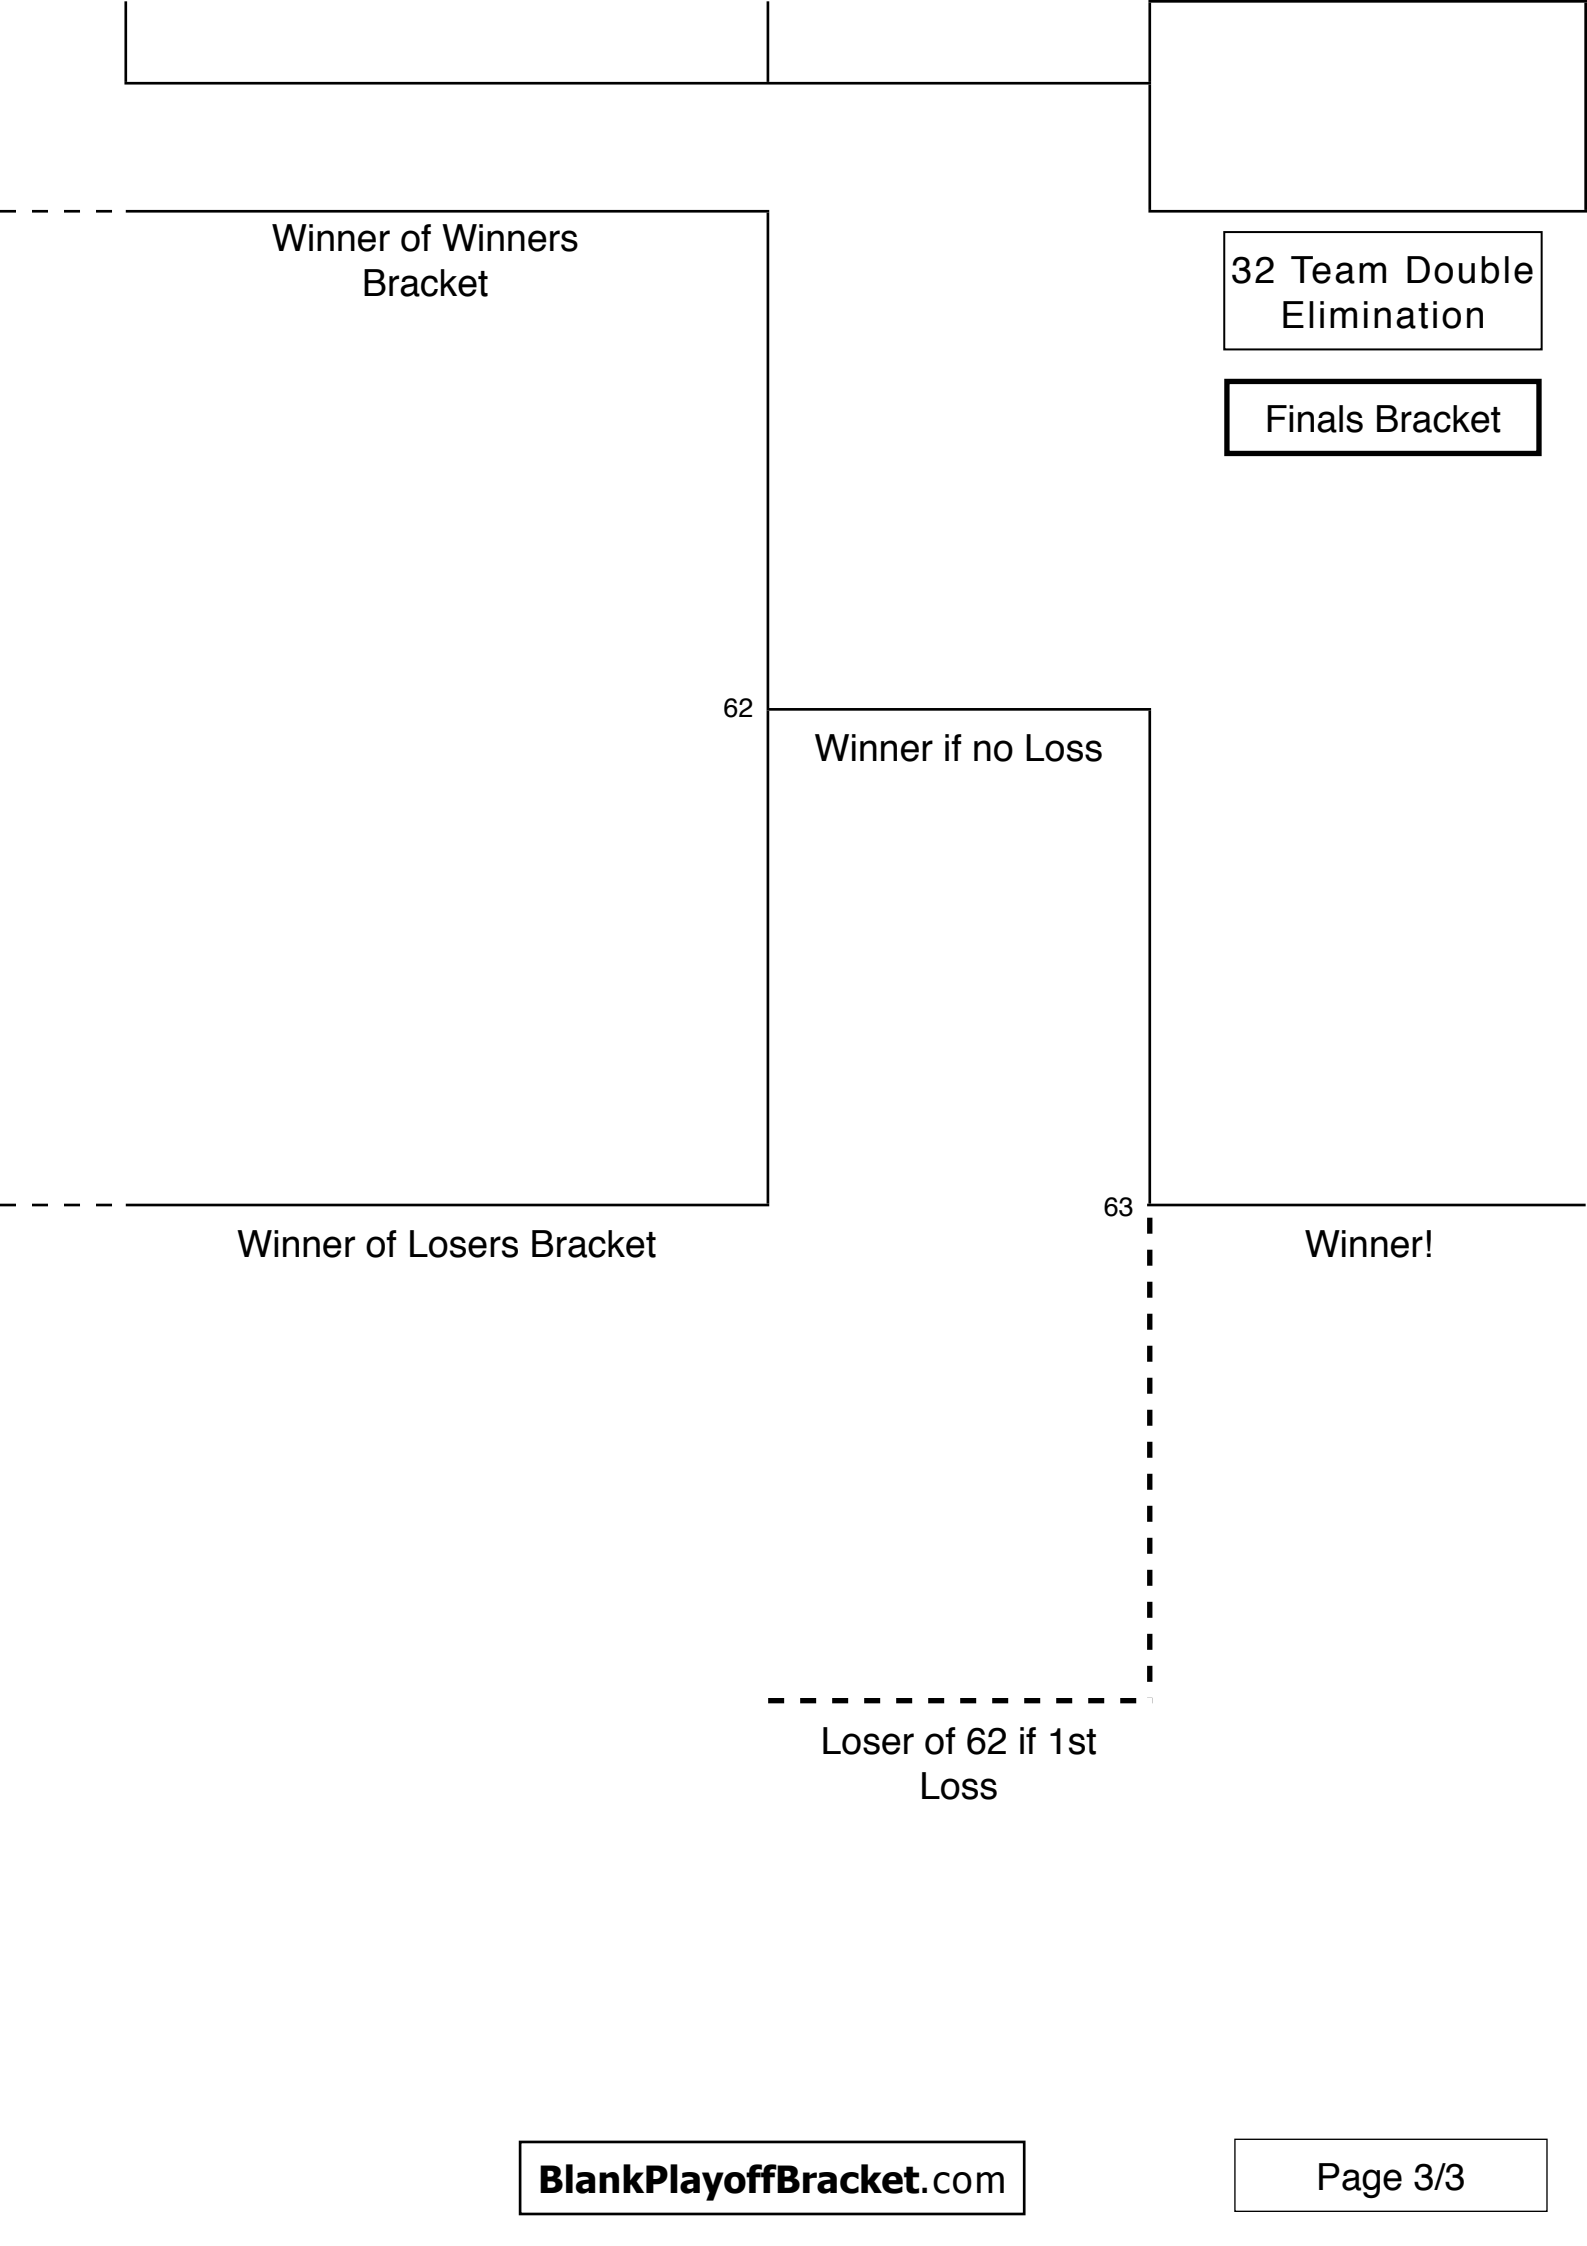

# 32 Team Double Elimination

# Losers Bracket

Winner of Winners  
Bracket

32 Team Double  
Elimination

Finals Bracket

62

Winner if no Loss

Winner of Losers Bracket

63

Winner!

Loser of 62 if 1st  
Loss